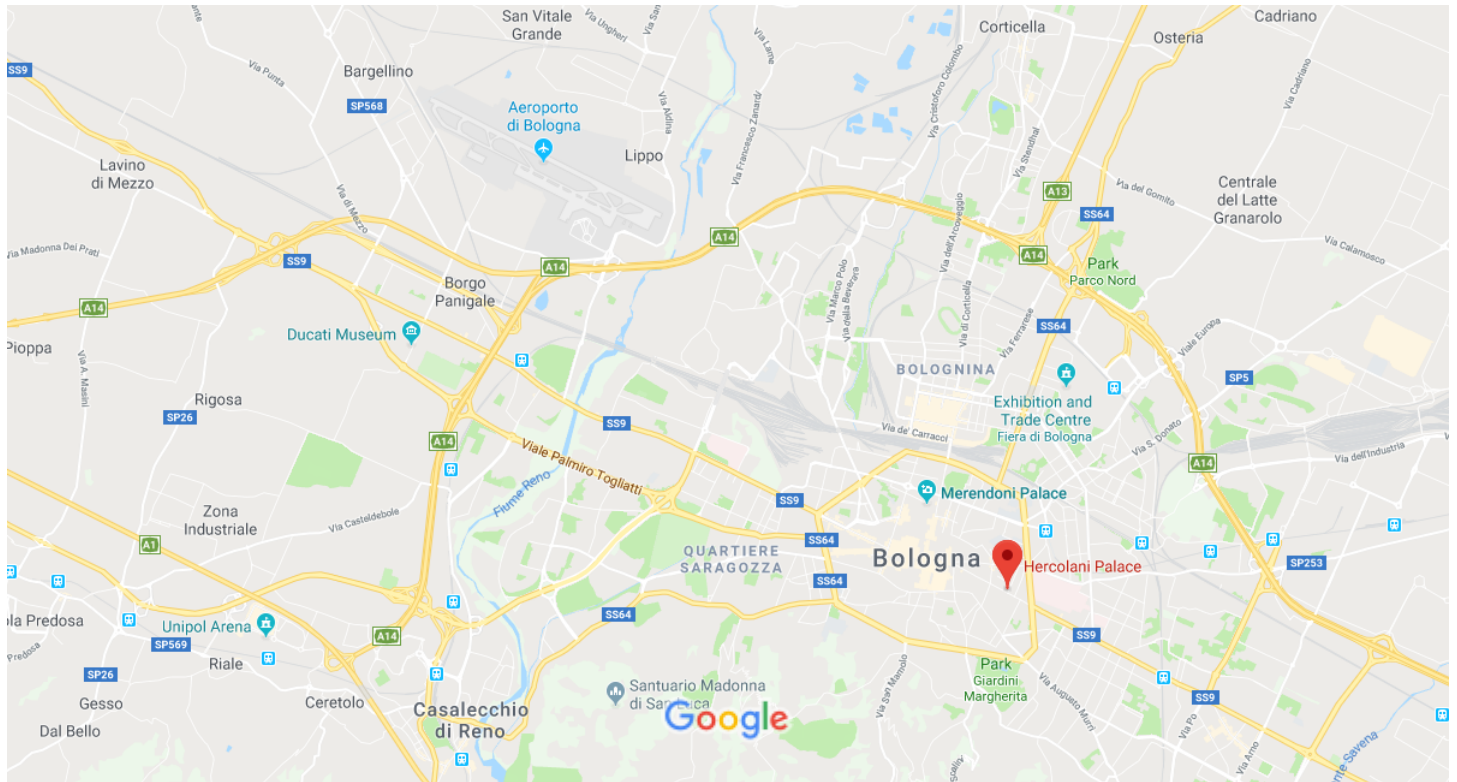

Bologna airport (BLQ) to the north-west and Palazzo Hercolani in the city center

Map data ©2019 Google 5000 ft

Taxi, 15-20 EUR

Bus BLQ-Stazione Centrale, at second bus stop get off and take bus 19 toward San Lazzaro Stazione. Get off at ninth bus stop in Strada Maggiore and walk back one hundred meters to Palazzo Hercolani (Conference Venue).